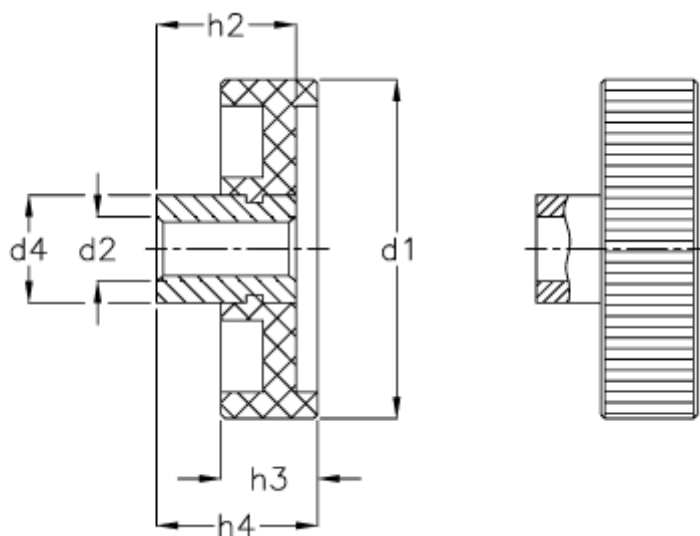

Data Sheet

Article number: 20226KT50B8

Description: E+G Handwheel
GN 226-KU-50-B8

Measures

$d1 = 50$
 $d2 = B\ 8$
 $d4 = 18$
 $h1 = 25$
 $h2 = 20$
 $h3 = 15$